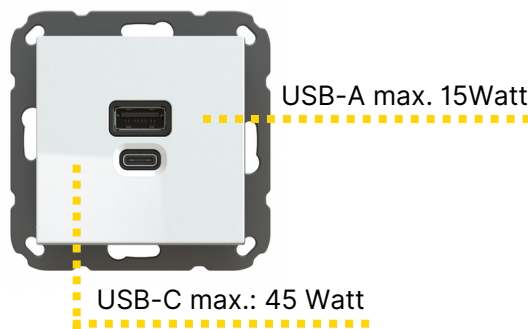

KOMBI T65.01