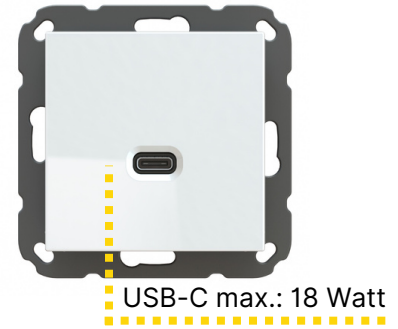

COMFORT T65.02

		Professional	Kombi	Comfort
✓ = Fast charging ○ = Slow charging ✗ = No charging / use at the same time		USB-C (65W max.) 5V/3A 15W 9V/3A 27W 12V/3A 36W 15V/3A 45W 20V/3,25A 65W	USB-C (45W max.) 5V/3A 15W 9V/3A 27W 12V/3A 36W 15V/3A 45W 20V/2.25A 45W USB-A (15W max.) 5V/3A 15W	USB-C (18W max.) 5V/3A 15W 9V/2A 18W 12V/1,5A 18W
5W	Wearables	✓	✓	✓
15W (max. 25W)	Smartphones	✓	✓	✓
18W (max. 30W)	Tablets	✓	✓	✓
65W (max. 100W)	Laptops	✓	○	✗