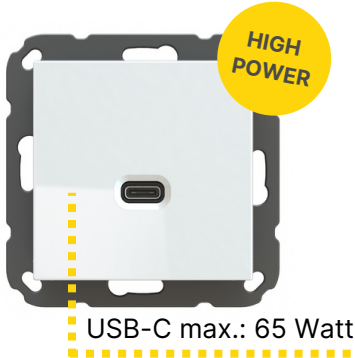

USB-C charger flush mounted

- Fast charging (Power Delivery)
- Charging of all USB-C devices
- Charging without power plug
- 100% checked safety

Compatibel
with common 55x55mm
switch ranges, e.g.
Busch Balance SI
(Busch-Jaeger)
or
Standard 55 (GIRA)

PROFESSIONAL T65.00